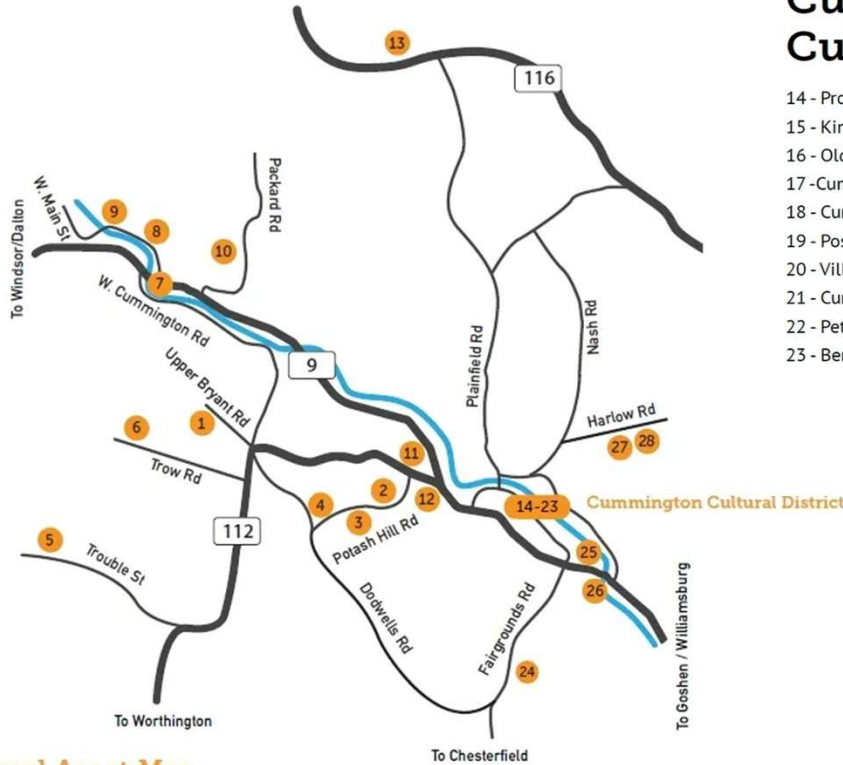

Cummington Cultural District Assets

Cultural Asset Map

- 1 - William Cullen Bryant Homestead
- 2 - Former Cummington School of the Arts (private residences)
- 3 - Dawes Cemetery and William Cullen Bryant Monument
- 4 - Sites of Old Pound and First Meeting House
- 5 - Arunah Hill (amateur astromers club)
- 6 - Bryant Cemetery
- 7 - West Cummington Cemetery
- 8 - West Cummington Congregational Church
- 9 - Swinging Bridge Performing Arts lodge
- 10 - Earthdance - Plainfield
- 11 - Bryant Free Library
- 12 - Old Creamery Co-op (store, deli, bakery)
- 13 - Shaw Hudson Historic House - Plainfield
- 14 - 23 Cummington Cultural District (See page 2 for details)**
- 24 - Cummington Agricultural Society and Fairgrounds
- 25 - Godfrey Sign
- 26 - Iron Bridge
- 27 - Greenwood Music Camp
- 28 - Harlow Cemetery

Cummington Cultural District

- 14 - Project Art
- 15 - Kingman Tavern Museum
- 16 - Old Parsonage
- 17 - Cummington Community House
- 18 - Cummington Village Church
- 19 - Post Office
- 20 - Village Cemetery
- 21 - Cummington Supply
- 22 - Pettingill Park
- 23 - Berkshire Trail Elementary School